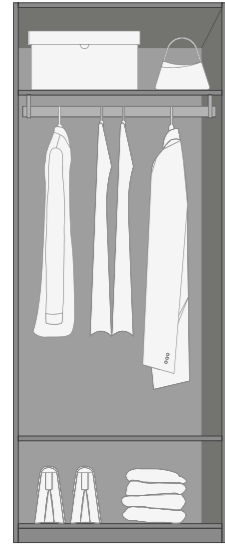

CAPELLA

WARDROBE SYSTEM